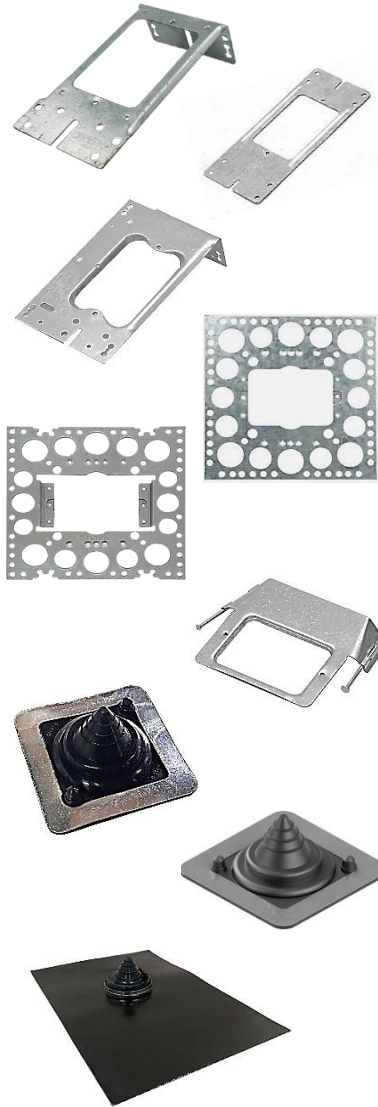

National Light Sources Pty Ltd - List - 1st March, 2024

Tel: 02-4732 5444 Fax: 02-4732 6600 email: sales@nslight.com.au

		Quality Premium Brackets 'Continued'	Inner	Outer	Notes
30148NLS	9336700001919	L Shape Stud Bracket - Universal	20	200	
30051NLS	9336700002114	Flat Stud Bracket - Universal	25	250	
30334NLS	9336700006501	L Shape Stud Bracket - Slimline series	25	200	
30001NLS	9336700001100	Plaster Bracket	25	200	
30348NLS	9336700006716	Plaster Bracket - for Slimline	25	200	
30053NLS	9336700001926	Nail-in Stud Bracket - Horizontal	25	200	
30054NLS	9336700001933	Nail-in Stud Bracket - Vertical	25	200	
		Roof Flashing's			
30827NLS	9336700016562	0-35mm 100x100 Black	20	300	
30829NLS	9336700016586	5-55mm 135x135 Black	20	100	
30828NLS	9336700016579	0-35mm 100x100 Black - With Knobs	20	200	
30830NLS	9336700016593	0-35mm 280x450 Black - Solar	1	25	
		<i>Pictures are for illustration purposes only</i>			
		NationalNLS®